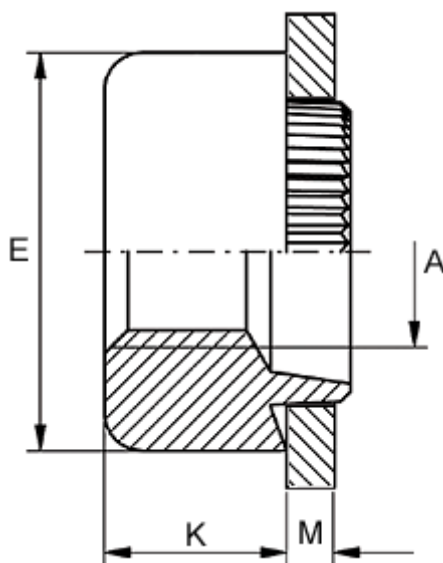

Article number: 12733000035700

Description: KLEE-coil 733 000 035.700
M3,5 Light-alloy metal

Measures

Female thread A	= M3,5
Height K	= 3.0
Outer diameter E	= 7.0
Plate thickness	= 3.5 to 3.7
Recommended bore diameter +0.05	= 6.0